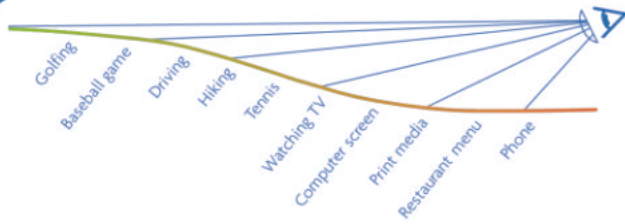

There are two types of Omnilux® NAL® lenses
AND THE ONLY DIFFERENCE IS IN HOW THE DESIGN IS PLACED ON THE LENS

OmniLux® CUSTOM
NAL® Natural Accommodation Lens

Fitting Height is required
And no Tracing data is needed as the Ai is not involved in the individual design placement

Enjoy natural youthful vision again™

NAL®

NOT A PROGRESSIVE LENS, BUT 1ST **TRUE** MULTIFOCAL

Lifestyle Activities

NAL® FOCAL LENGTH BACKBONE DECELERATION RAMP

NAL®
Natural Accommodation Lens

PAL
Progressive Addition Lens