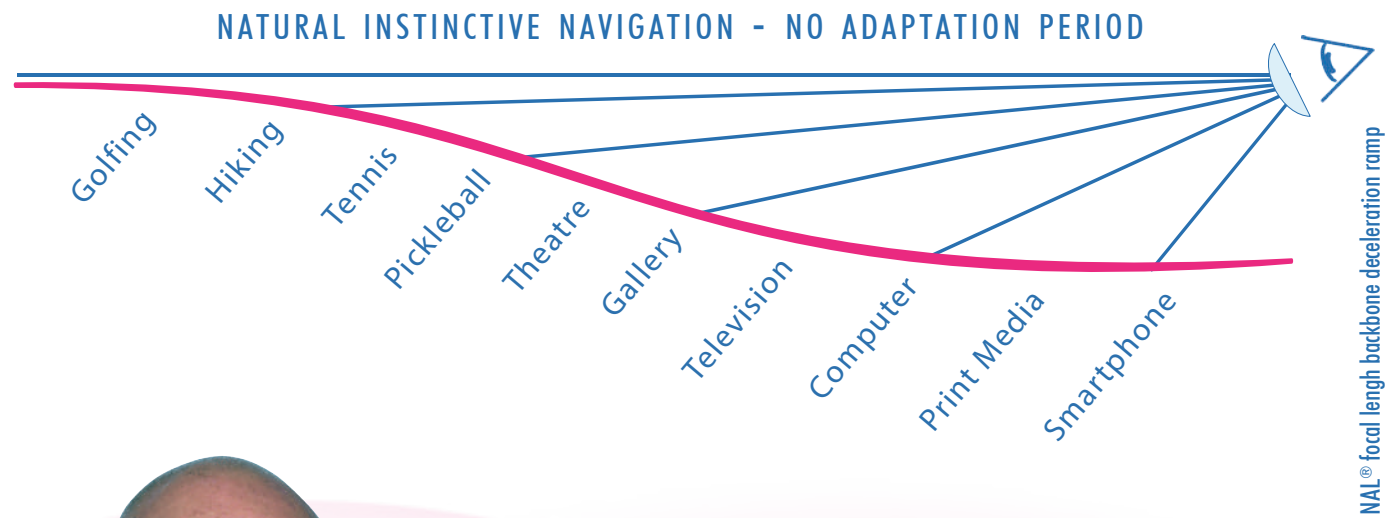

# Natural Accommodation Lens - NAL<sup>®</sup>

*Enjoy natural  
youthful  
vision again<sup>™</sup>*

# Natural Accommodation Lens - NAL<sup>®</sup>

WORLD'S 1<sup>ST</sup> TRUE MULTIFOCAL LENS

One continuous visual field along focal length deceleration curve provides variable power for all distances from infinity to near reading

## New Lens Concept & New Lens Category

**Michael Walach**, the Inventor  
President of Quest Vision Care Specialty Lab  
and the President of QLDS, Inc.

All NAL<sup>®</sup> lenses are power adjusted advanced designs with POW defaulted to: Vertex 13mm, Pantoscopic Tilt 12° and Z-Tilt 6°. Individual Optimization will be implemented if measured POW values are provided.